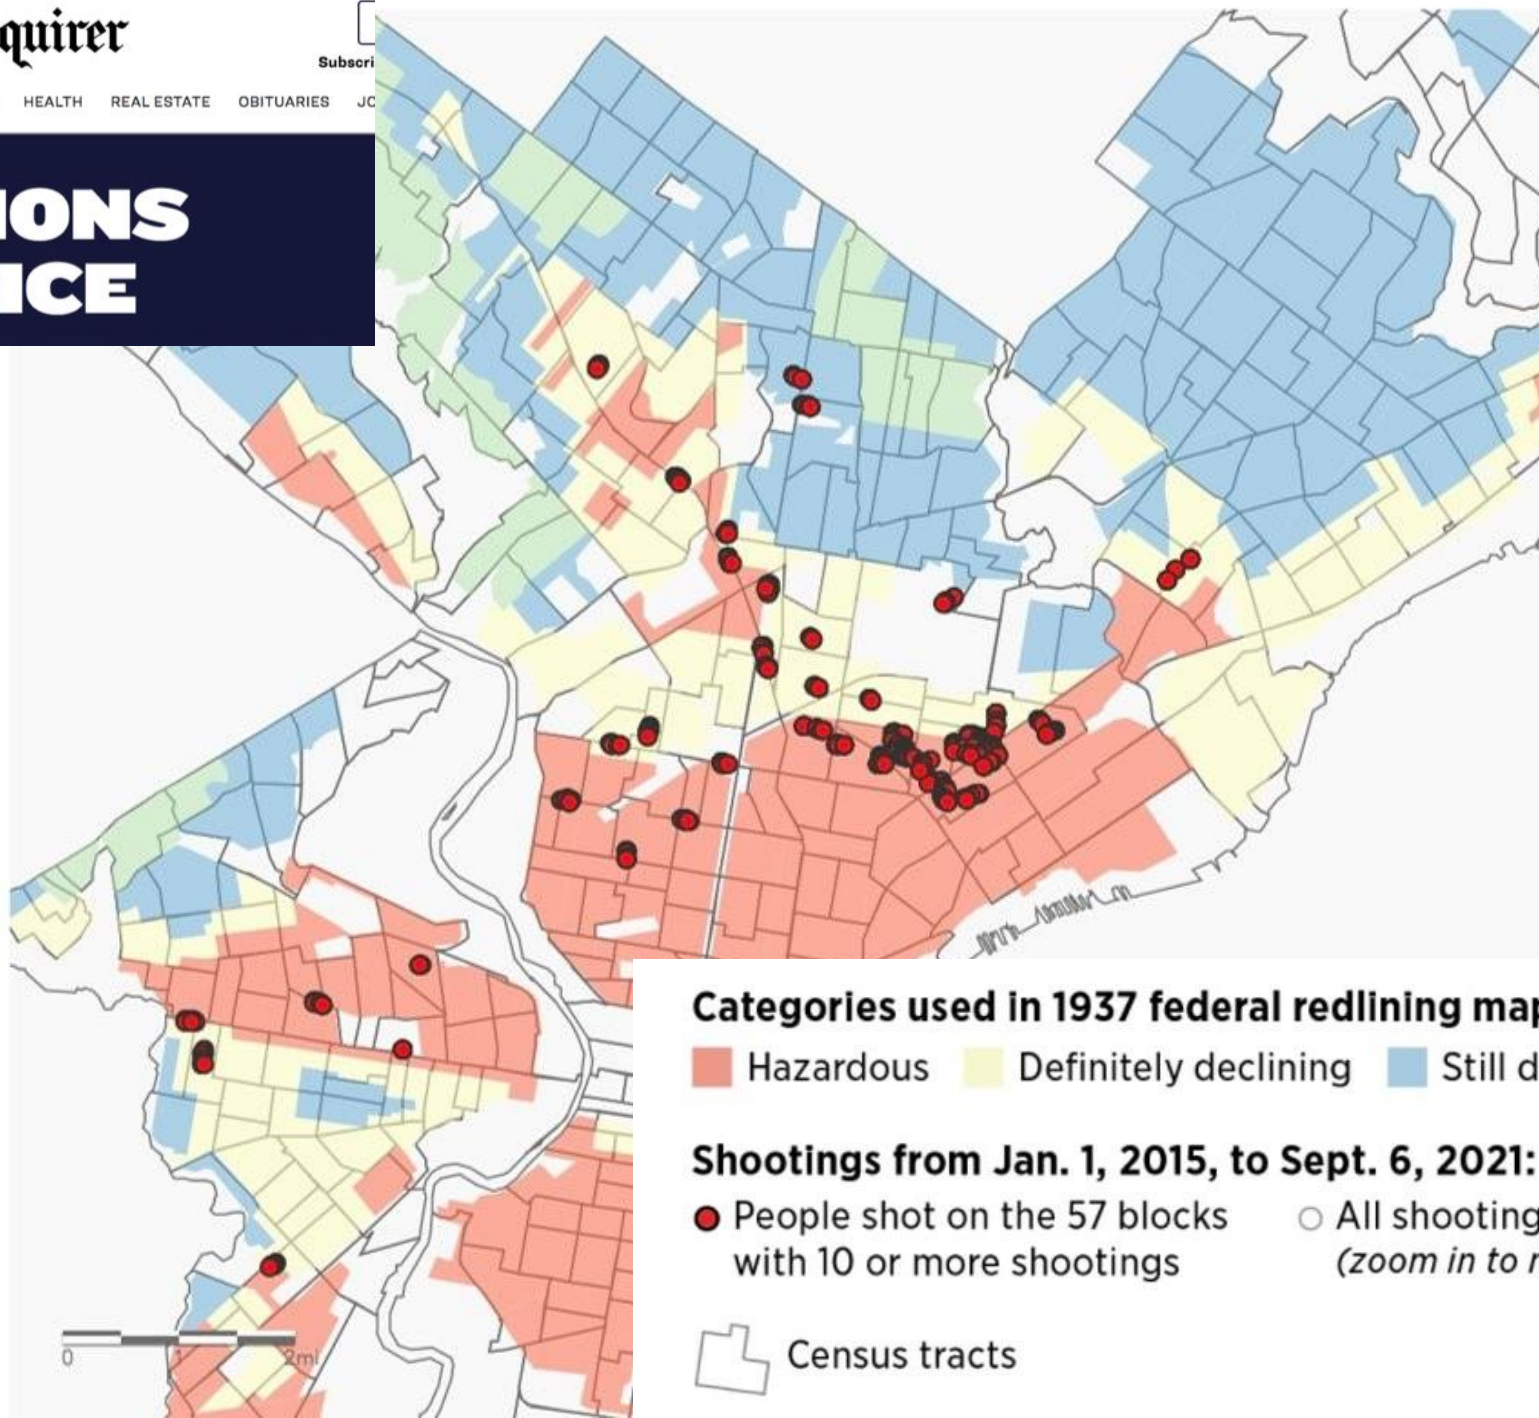

INTERSECTIONS OF INJUSTICE

Block	Police District	Shootings Since 2015
3100 block of Kensington Ave	24	21
4100 block of N Broad St	39	19
1800 block of W Susquehanna Ave	22	18
5000 block of Germantown Ave	14	18
1800 block of Hart Ln	24	17
200 block of E Indiana Ave	24	17
400 block of W Indiana Ave	25	17
800 block of E Allegheny Ave	24	17
1500 block of W Lehigh Ave	22	16
1900 block of E Somerset St	24	16
1300 block of W Olney Ave	35	14
200 block of S 60th St	18	14
3100 block of N Front St	24	14
3500 block of Emerald St	24	14
4900 block of Frankford Ave	15	14
700 block of E Clearfield St	24	14
700 block of E Hilton St	25	14
100 block of E Clearfield St	24	13
3000 block of A St	24	13
3000 block of N Water St	24	13
3100 block of Jasper St	24	13
4300 block of Germantown Ave	39	13
4700 block of Griscom St	15	13
5100 block of Haverford Ave	16	13
1400 block of Conlyn St	35	12
1800 block of E Allegheny Ave	24	12
2600 block of W Lehigh Ave	39	12
3400 block of H St	24	12
3600 block of Germantown Ave	25	12
4100 block of Ogden St	16	12
600 block of W Clearfield St	25	12
100 block of E Pastorius St	14	11
100 block of E Wishart St	24	11
1800 block of Judson St	22	11
3000 block of W Susquehanna Ave	22	11
3100 block of Custer St	24	11
3100 block of E St	24	11
4200 block of Macalester St	25	11
6000 block of Reinhard St	12	11
700 block of E Madison St	25	11
700 block of W Russell St	25	11
1800 block of E Tioga St	24	10
200 block of W Ontario St	25	10
2800 block of Boudinot St	24	10
2800 block of N Bonsall St	39	10
2900 block of Frankford Ave	24	10
2900 block of N Howard St	25	10
2900 block of Rosehill St	24	10
2900 block of Waterloo St	25	10
3300 block of H St	24	10
3500 block of Germantown Ave	25	10
4400 block of Holden St	16	10
4500 block of N 19th St	35	10
600 block of E Lippincott St	24	10
6100 block of Market St	18	10
800 block of W Clearfield St	25	10
900 block of W Butler St	25	10